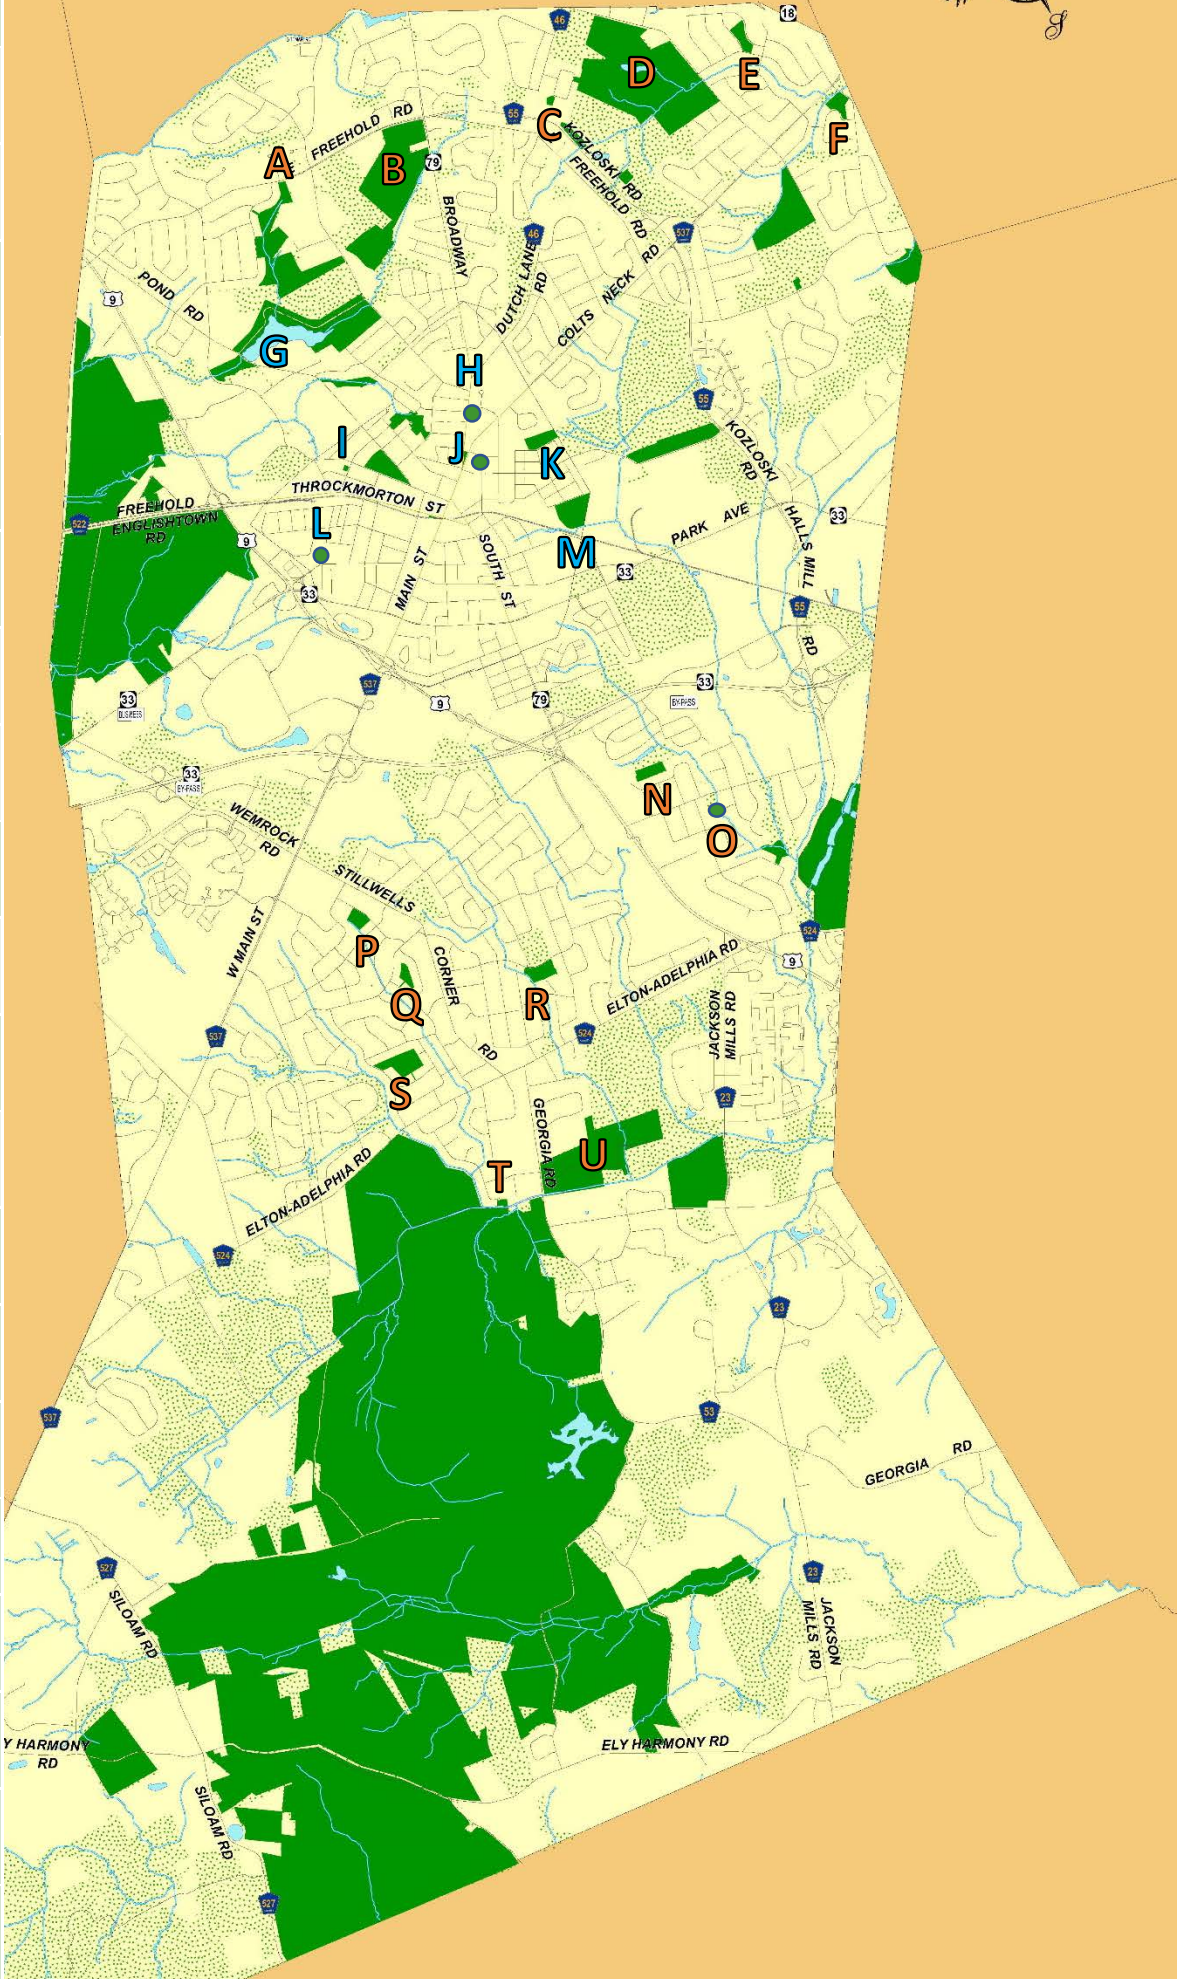

	Park Name
A	Whittier Oaks 500 East Freehold Rd
B	Opatut Park 458 East Freehold Rd
C	Duchess Court Park 20 Duchess Court
D	Durand Park 225 Randolph Road
E	Sandy Brook Park 10 Parkside Avenue
F	Orchard Hills Park 145 Joysan Terrace
G	Lake Topanemus Pond Road
H	Veterans Park 41 Schanck Street
I	Musgrave Park 7 Avenue C
J	Vineyard Park 49 Center Street
K	Liberty Park Liberty Street
L	Lenoir Street Park Lenoir Street
M	Community Park 3 rd Street
N	Wynnefield Park 130 Hybernia Way
O	Sargent Park 50 Sargent Road
P	Woodcrest Park 55 Spruce Street
Q	Greentree Park 75 Coldspring Road
R	Stonehurst Park 240 Stonehurst Blvd
S	Woodgate Park 100 Ticonderoga Blvd
T	Medford Park 1 Medford Blvd
U	Michael J. Tighe 65 Georgia Road

	Freehold Township Park
	Freehold Borough Park